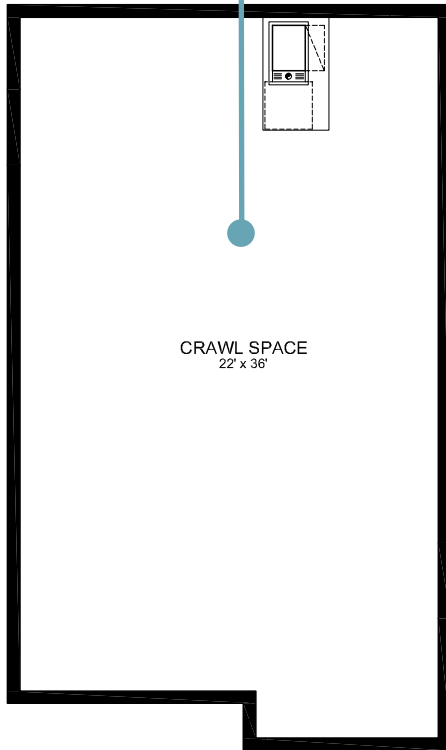

RESIDENCE SIX

1,660 finished sq. ft. | Plan 2512

6

BERKELEYHOMES

UPPER LEVEL

To view interactive floorplans, including customizable and movable furniture, go to [LiveBerkeley.com/paintedprairie](https://www.LiveBerkeley.com/paintedprairie)

LOWER LEVEL

The standard lower level is a crawl space.

Crawl Space

Optional Unfinished Basement

Create even more living space with the optional finished lower level that offers a recreation room and game area, an additional bedroom, full bath and unfinished storage space.