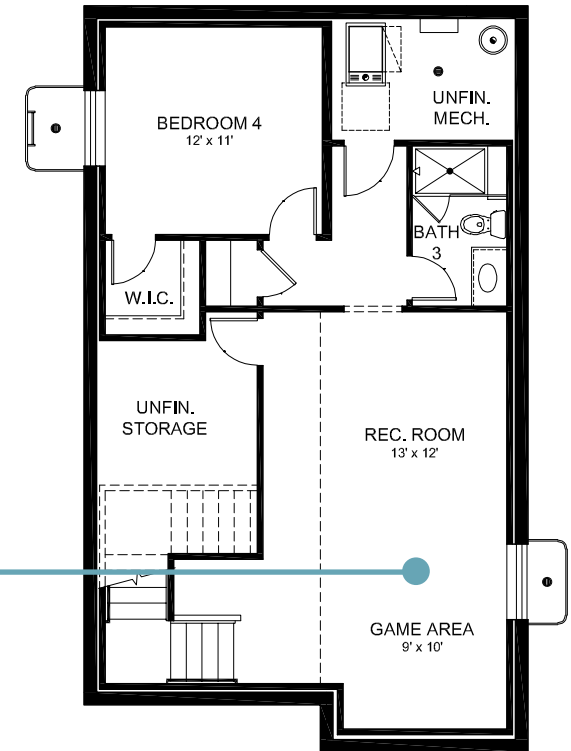

RESIDENCE SIX

1,660 finished sq. ft. | Plan 2512

6

BERKELEYHOMES

UPPER LEVEL

To view interactive floorplans, including customizable and movable furniture, go to [LiveBerkeley.com/paintedprairie](https://www.LiveBerkeley.com/paintedprairie)

LOWER LEVEL

The standard lower level is a crawl space.

Crawl Space

Optional Unfinished Basement

Create even more living space with the optional finished lower level that offers a recreation room and game area, an additional bedroom, full bath and unfinished storage space.

The optional unfinished lower level provides additional storage space or room for future expansion.

Optional Finished Basement

SALES INFORMATION ehatfield@liveberkeley.com | 303.920.5166 | LIVEBERKELEY.COM