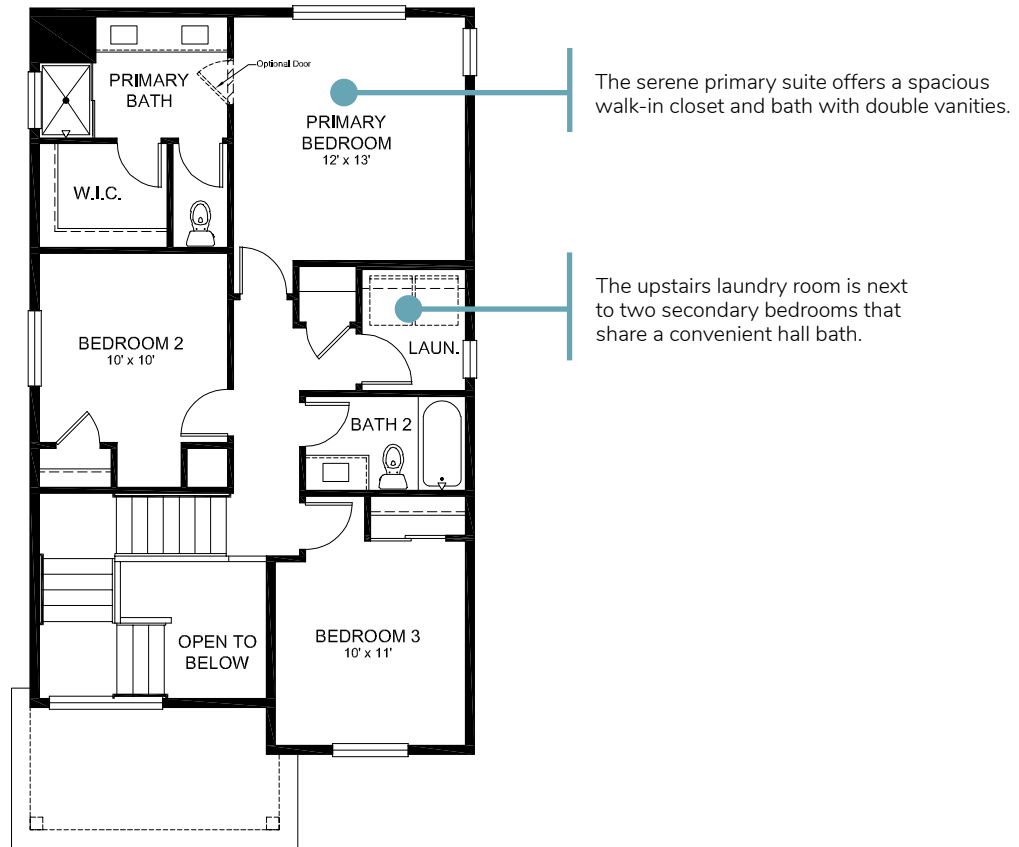

RESIDENCE SIX

1,660 finished sq. ft. | Plan 2512

6

BERKELEYHOMES

UPPER LEVEL

To view interactive floorplans, including customizable and movable furniture, go to [LiveBerkeley.com/paintedprairie](https://www.LiveBerkeley.com/paintedprairie)

LOWER LEVEL

The standard lower level is a crawl space.

Crawl Space

Optional Unfinished Basement

Create even more living space with the optional finished lower level that offers a recreation room and game area, an additional bedroom, full bath and unfinished storage space.

The optional unfinished lower level provides additional storage space or room for future expansion.

Optional Finished Basement

SALES INFORMATION ehatfield@liveberkeley.com | 303.920.5166 | LIVEBERKELEY.COM

All renderings and plans are artist's conceptions and subject to change without notice. Upgraded elevations may be shown. Window size and configurations may change based on elevations. Stone is standard masonry for each elevation and plan. All measurements, locations and features shown are approximate and may vary. Locations and sizes of mechanical equipment, shelves and steps may vary in actual home. All prices, features and materials are subject to change and availability. Consult a sales agent for additional information. ©2024