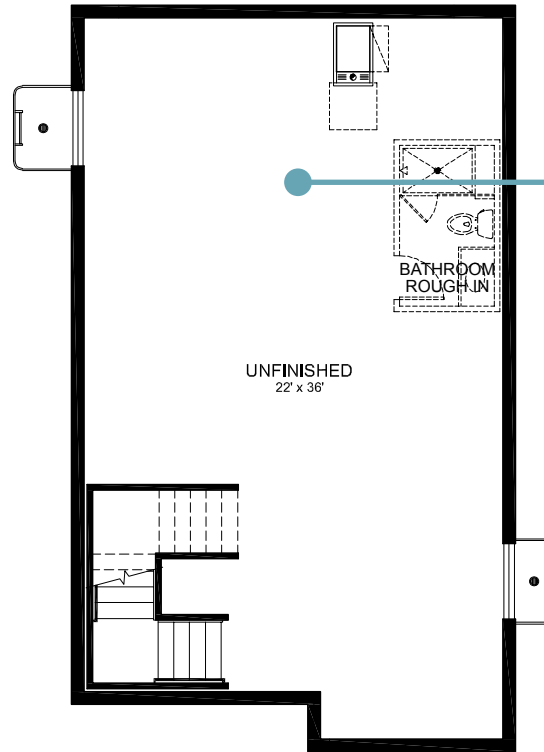

RESIDENCE SIX

1,660 finished sq. ft. | Plan 2512

6

BERKELEYHOMES

UPPER LEVEL

To view interactive floorplans, including customizable and movable furniture, go to [LiveBerkeley.com/paintedprairie](https://www.LiveBerkeley.com/paintedprairie)

LOWER LEVEL

The standard lower level is a crawl space.

Crawl Space

Optional Unfinished Basement

Create even more living space with the optional finished lower level that offers a recreation room and game area, an additional bedroom, full bath and unfinished storage space.