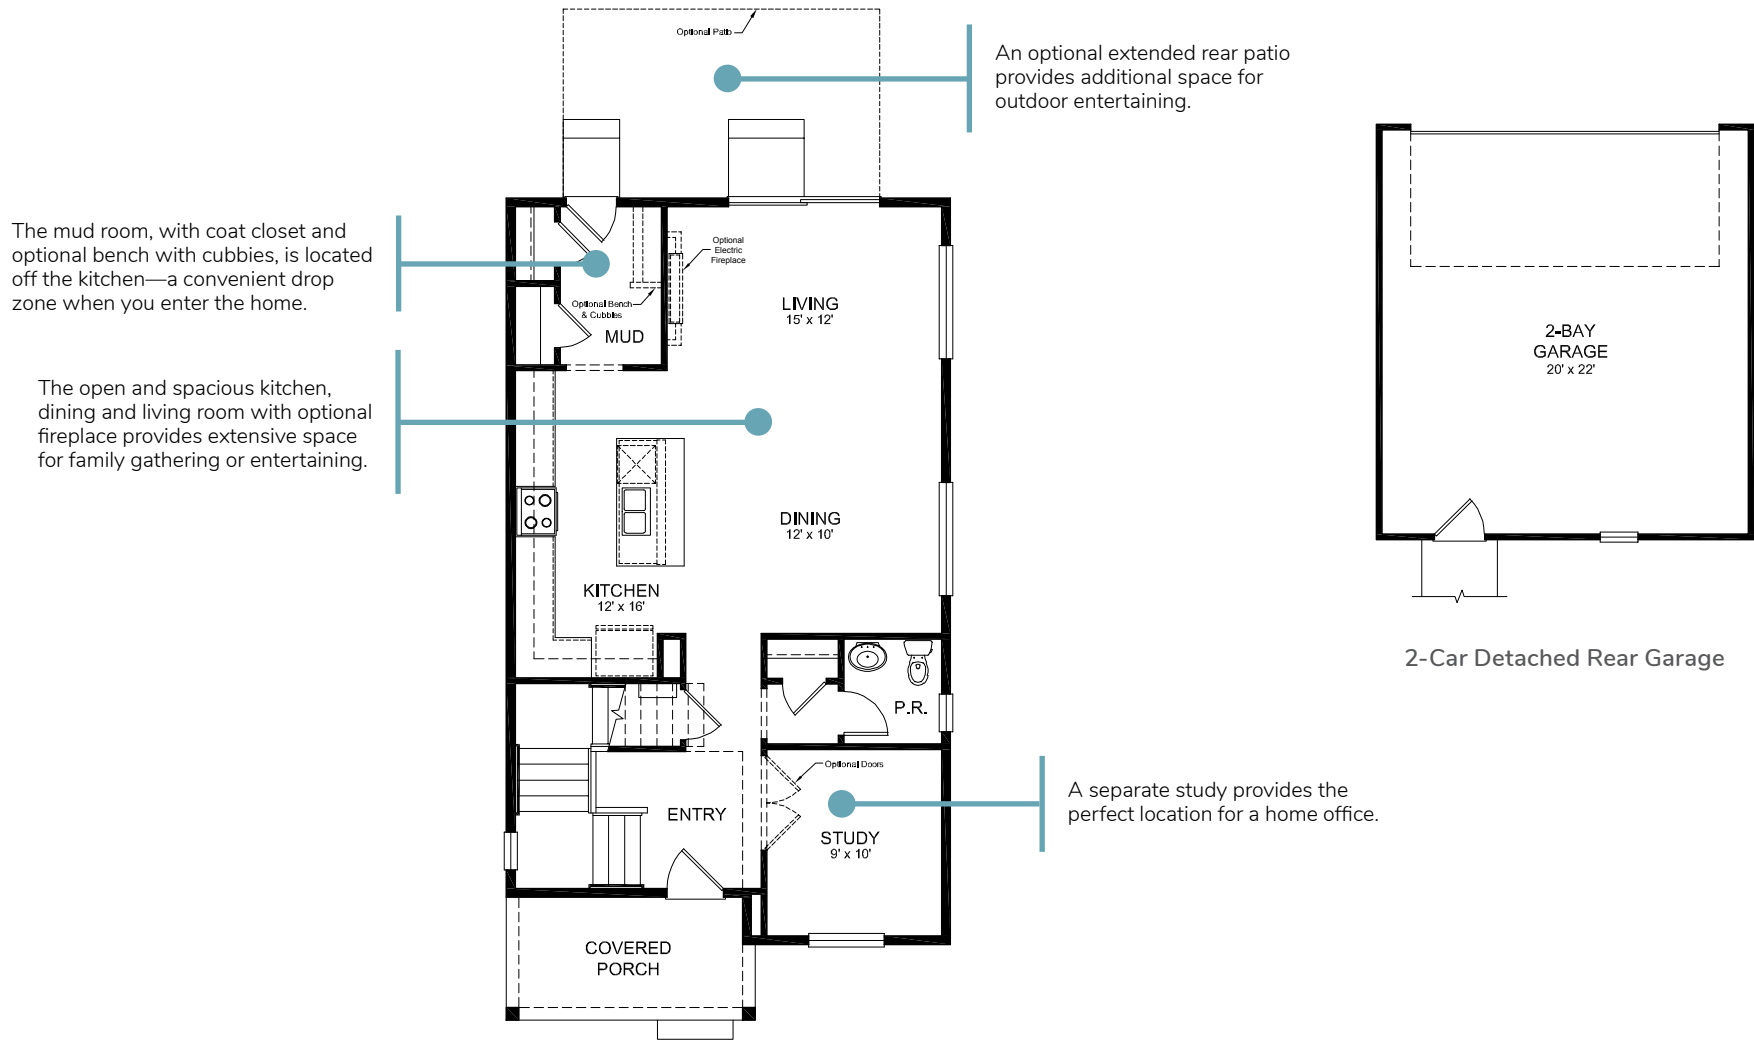

RESIDENCE SIX

1,660 finished sq. ft. | Plan 2512

6

BERKELEYHOMES

UPPER LEVEL

To view interactive floorplans, including customizable and movable furniture, go to [LiveBerkeley.com/paintedprairie](https://www.LiveBerkeley.com/paintedprairie)

LOWER LEVEL

The standard lower level is a crawl space.

Crawl Space

Optional Unfinished Basement

Create even more living space with the optional finished lower level that offers a recreation room and game area, an additional bedroom, full bath and unfinished storage space.

The optional unfinished lower level provides additional storage space or room for future expansion.

Optional Finished Basement

SALES INFORMATION ehatfield@liveberkeley.com | 303.920.5166 | LIVEBERKELEY.COM

All renderings and plans are artist's conceptions and subject to change without notice. Upgraded elevations may be shown. Window size and configurations may change based on elevations. Stone is standard masonry for each elevation and plan. All measurements, locations and features shown are approximate and may vary. Locations and sizes of mechanical equipment, shelves and steps may vary in actual home. All prices, features and materials are subject to change and availability. Consult a sales agent for additional information. ©2024